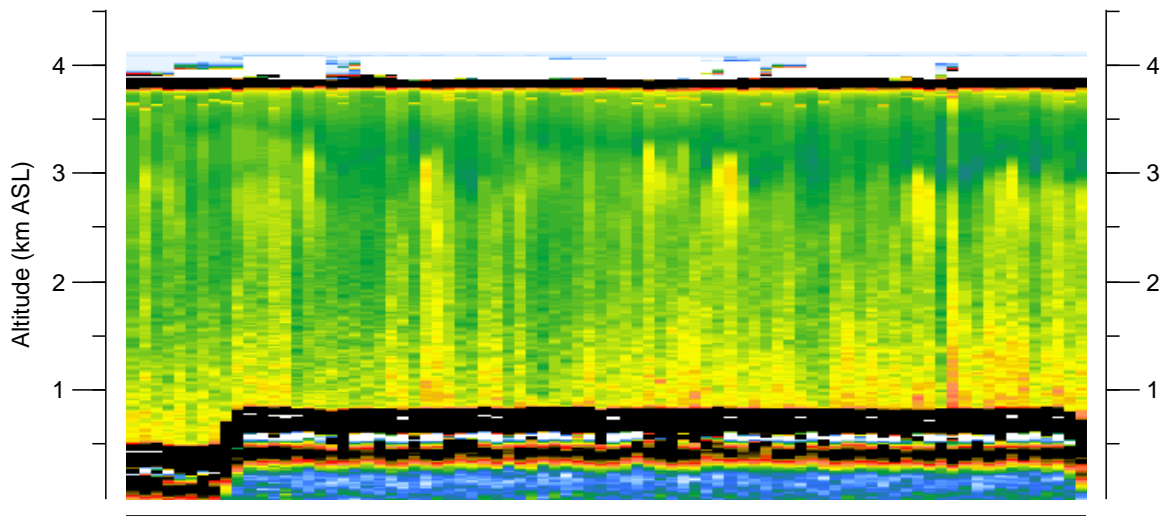

LEANDRE II
7 JUN 2002

-102.00
36.29

E LON
N LAT

20:56