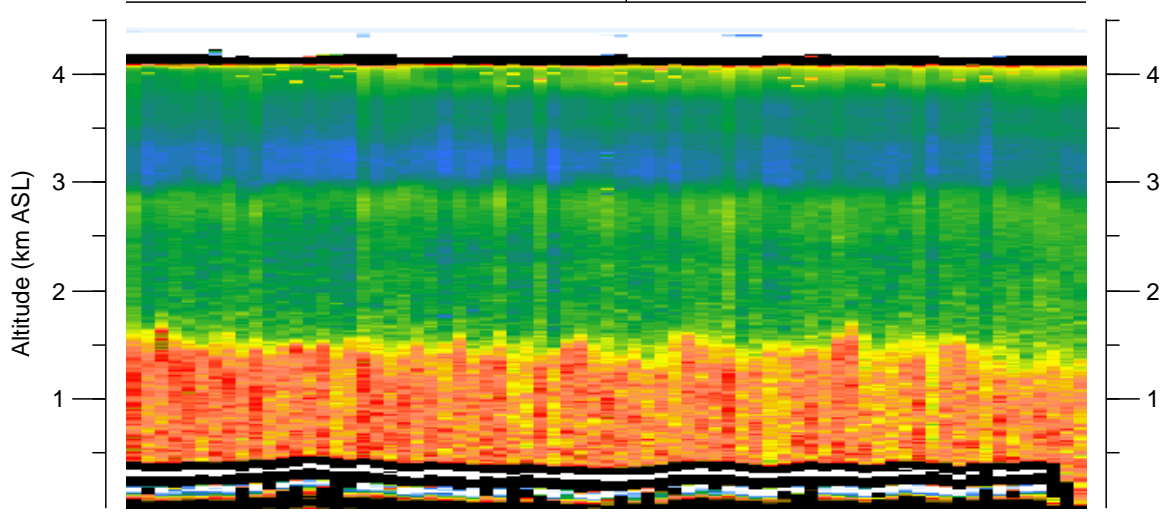

LEANDRE II  
7 JUN 2002

-99.83  
36.32

E LON  
N LAT

19:28