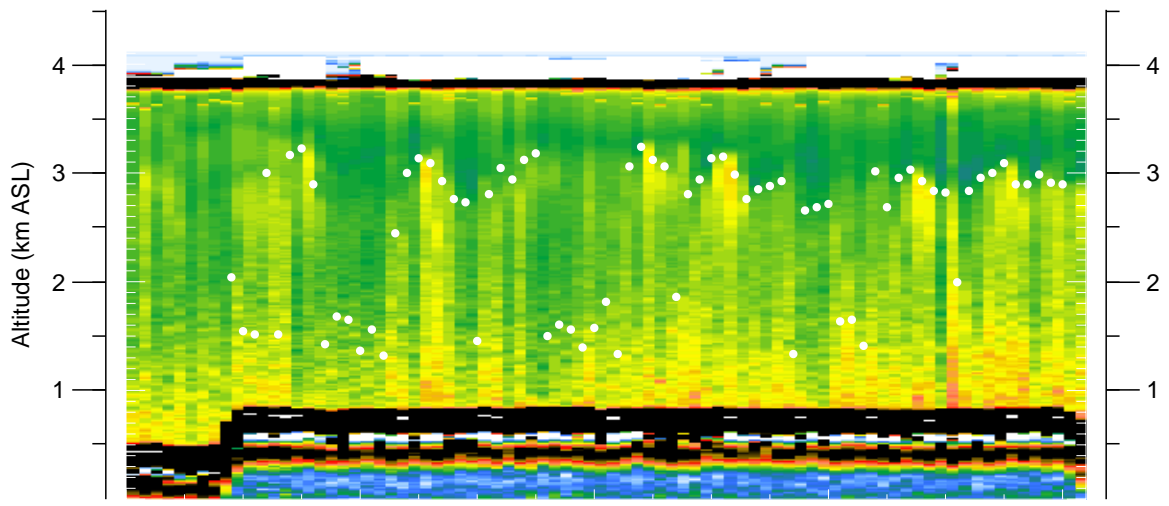

LEANDRE II  
7 JUN 2002

-102.00  
36.29

E LON  
N LAT

20:56