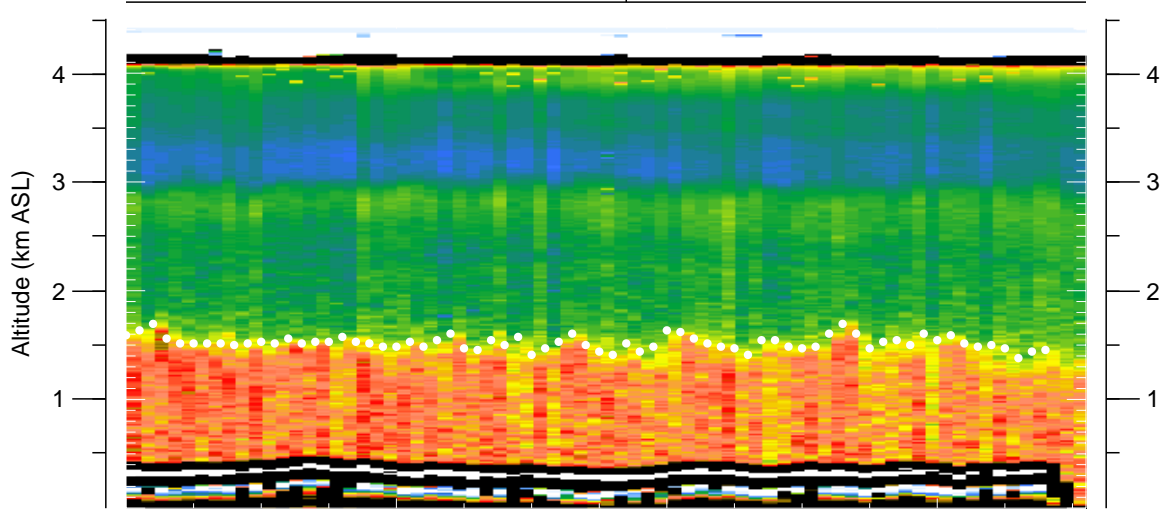

LEANDRE II  
7 JUN 2002

-99.83  
36.32

E LON  
N LAT

19:28